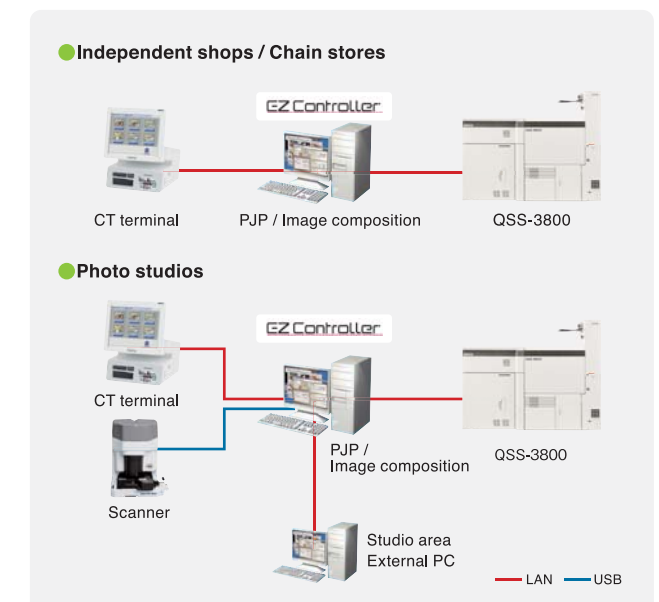

Image optimization & Raw image file processing

Noritsu's image processing technology "AccuSmart" automatically corrects various scenes, applying a wide range of correction tools such as color correction, backlit scene correction, noise reduction, lens aberration correction and red-eye removal. This ingenious technology saves you time and money, and greatly enhances the outcome of the print. Furthermore, with the EZ Controller you can easily process raw images and then apply AccuSmart technology to turn them into ultra high quality prints.

JPEG data

A large portion of the pixel data in the original JPEG image has highlights that are too light. When the image is corrected, the overall light in the image is reduced, but the pixels representing the highlights that were too light are unsalvageable.

RAW data

All gradations are used, producing an image that is balanced well. There are very few pixels with shadows that are too dark and highlights that are too light.