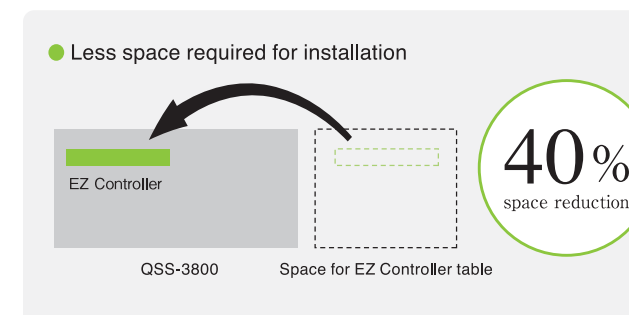

Quality

Higher Quality, More Versatility

The QSS-3800 provides both the quality and versatility you need. Your quality-driven customers will be pleased with the print results, and your creative-minded customers will be satisfied with the variety of print services it can provide.

Efficiency

Faster, Easier, More Convenient

The QSS-3800's speed and productivity enable a reduction in costs and an increase in profit, while helping to improve the service you provide to your customers. The operation is smooth and easy, and this system provides an advantage in both initial cost and running costs.

High quality prints with the laser engine

The digital laser engine, developed by Noritsu, produces high quality 300dpi prints. It accurately portrays fine color gradations, resulting in beautiful photos that customers have come to expect from Noritsu products.

Expanding the range and the value of the services you offer

The QSS-3800 supports enlargements up to 12 inches wide and also supports thin paper that can be used to make an attractive hard cover for albums and photo books. This system will provide new possibilities for your business by enabling you to produce highly profitable value-added products such as collage prints, square photos, design albums, postcards and greeting cards.

More print versatility with thin paper

The QSS-3800 supports thin paper (160 micrometers), giving it an advantage over previous models. This will enable you to provide more value-added products like postcards and photo covers for hard cover albums.

A strong capacity enabling a quick turnaround time