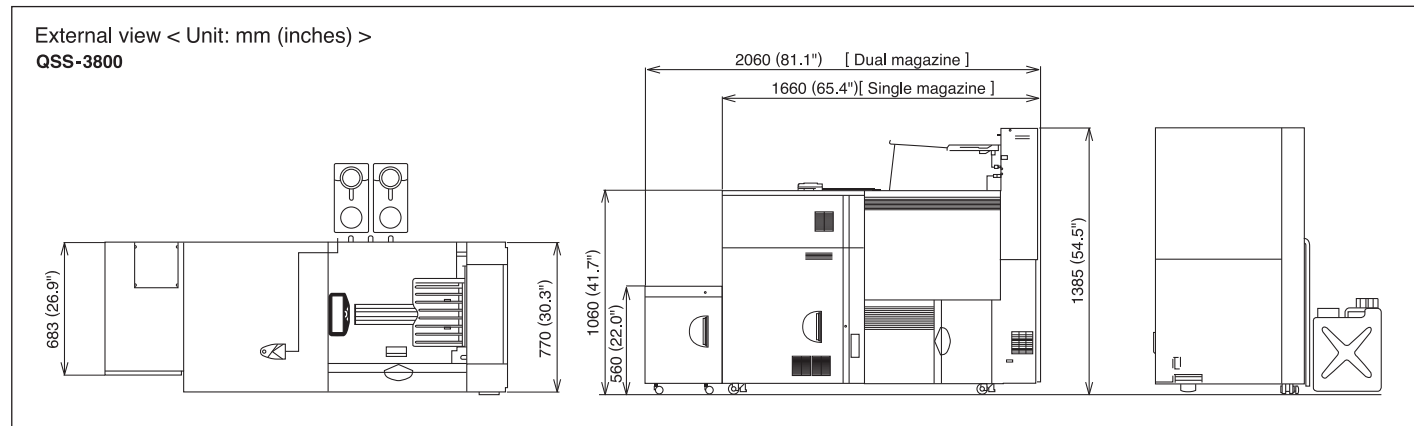

Input / Output specifications	
Compatible input media *5	Standard	HDD, CD-ROM, CD-R, CD-RW, DVD-ROM, DVD±R/RW, DVD-RAM	
	Option	Microdrive, CompactFlash, SmartMedia, SD Card, MMC, RS-MMC, Mini SD Card, Memory Stick, Memory Stick Pro, Memory Stick Duo, Memory Stick Pro Duo, xD-Picture Card, USB Flash Memory	
	Format	JPEG, Progressive JPEG, Bitmap, PSD, PCX, TGA, Flash Pix, TIFF (RGB uncompressed), HD Photo, RAW, PDF	
Input film *6	Film type	Color negative and positive, B&W negative	
	Size	LS-600/1100	135F, 135H, 135P, 135FP, 135FPS, IX240
		HS-1800	110, 135F, 135H, 135P, 135FP, 135FPS, IX240, 6x4.5, 6x6, 6x7, 6x8, 6x9, 6x12
Film scanning method	Main scanning: Independent line exposure via 3 line CCD Sub scanning: Film movement		
Compatible output media *5	Standard	HDD, CD-R, CD-RW, DVD-RAM	
	Option	DVD-R, Microdrive, CompactFlash, SmartMedia, SD Card, MMC, RS-MMC, Mini SD Card, Memory Stick, Memory Stick Pro, Memory Stick Duo, Memory Stick Pro Duo, xD-Picture Card, USB Flash Memory	
	Format	JPEG, Bitmap, Flash Pix, TIFF (RGB uncompressed)	

*1 Available as an option.
*2 Calculated according to our criteria. The actual value you achieve may be different.
*3 Weight does not include chemicals.
*4 Using 10 megapixel images.
*5 Depends on the PC, card reader used. Indicates specifications when using the computer system supplied by NK Works.
*6 When used with film scanner. (sold separately)

NK Works Co., Ltd.

579-1 UMEHARA, WAKAYAMA-SHI, 640-8550, JAPAN
PHONE:(81)73-454-0345 FACSIMILE:(81)73-454-0301
http://www.noritsu.co.jp

COUNTRY	OFFICE	PHONE NO.	COUNTRY	OFFICE	PHONE NO.
Australia	Noritsu Koki Australia Pty. Ltd.	(61) 2-9317-2141	Mexico	Noritsu Mexico S.A. De C.V.	(52) 55-2626-6710
Brazil	Noritsu Do Brasil Ltda.	(55) 11-3779-0606	The Philippines	Noritsu Philippines, Inc.	(63) 2-812-8443
Canada	Noritsu Canada Ltd.	(1) 905-567-8982	South Korea	Noritsu Korea Ltd.	(82) 2-569-2701
China	Noritsu (Shanghai) P. E. M. Co., Ltd.	(86) 21-5046-3997	Singapore	Noritsu Singapore Pte. Ltd.	(65) 6778-8333
Hong Kong	Noritsu (Far East) Ltd.	(852) 2873-4788	Taiwan	Noritsu Taiwan Co., Ltd.	(886) 2-2508-1908
India	Noritsu India Private Ltd.	(91) 11-45757375	U. A. E.	Noritsu Near East Branch	(971) 4-8837556
Malaysia	Noritsu Koki Malaysia Sdn. Bhd.	(60) 3-78762733	U. S. A.	Noritsu America Corporation	(1) 714-521-9040

NORITSU is a trademark of Noritsu Koki Co., Ltd.
QSS & AccuSmart™ are trademarks of NK Works Co., Ltd.

All other product and company names herein may be trademarks of their respective owners.

The specifications, information, and appearance of the machine herein are subject to change without notice.

Our products have been manufactured under an ISO 9001-certified quality assurance system.